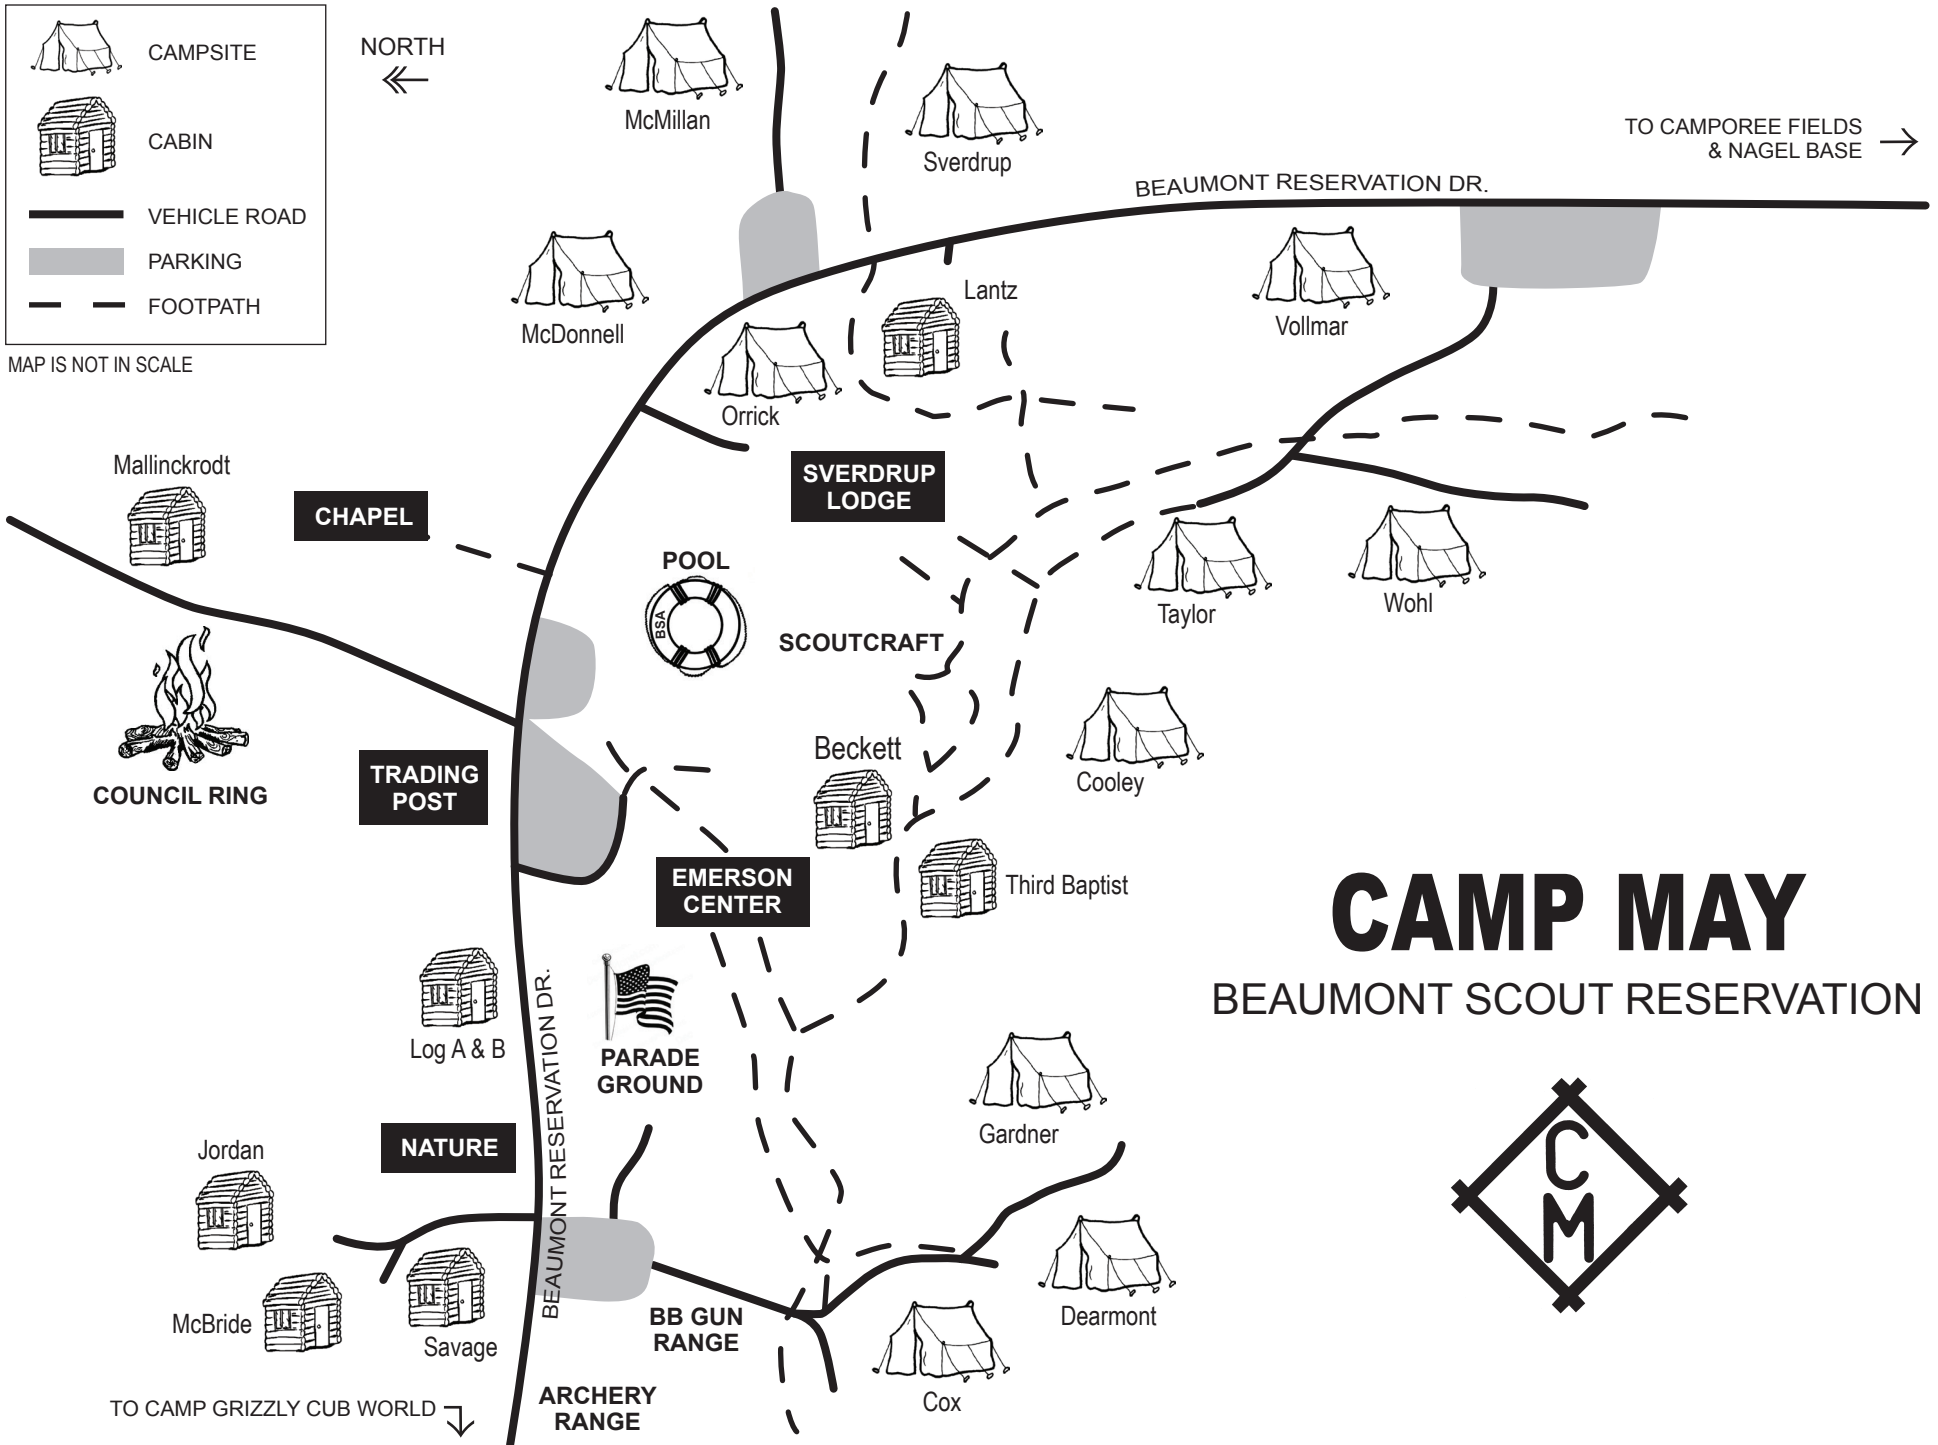

-  CAMPSITE
-  CABIN
-  VEHICLE ROAD
-  PARKING
-  FOOTPATH

MAP IS NOT IN SCALE

NORTH
←

TO CAMPOREE FIELDS
& NAGEL BASE →

CAMP MAY

BEAUMONT SCOUT RESERVATION