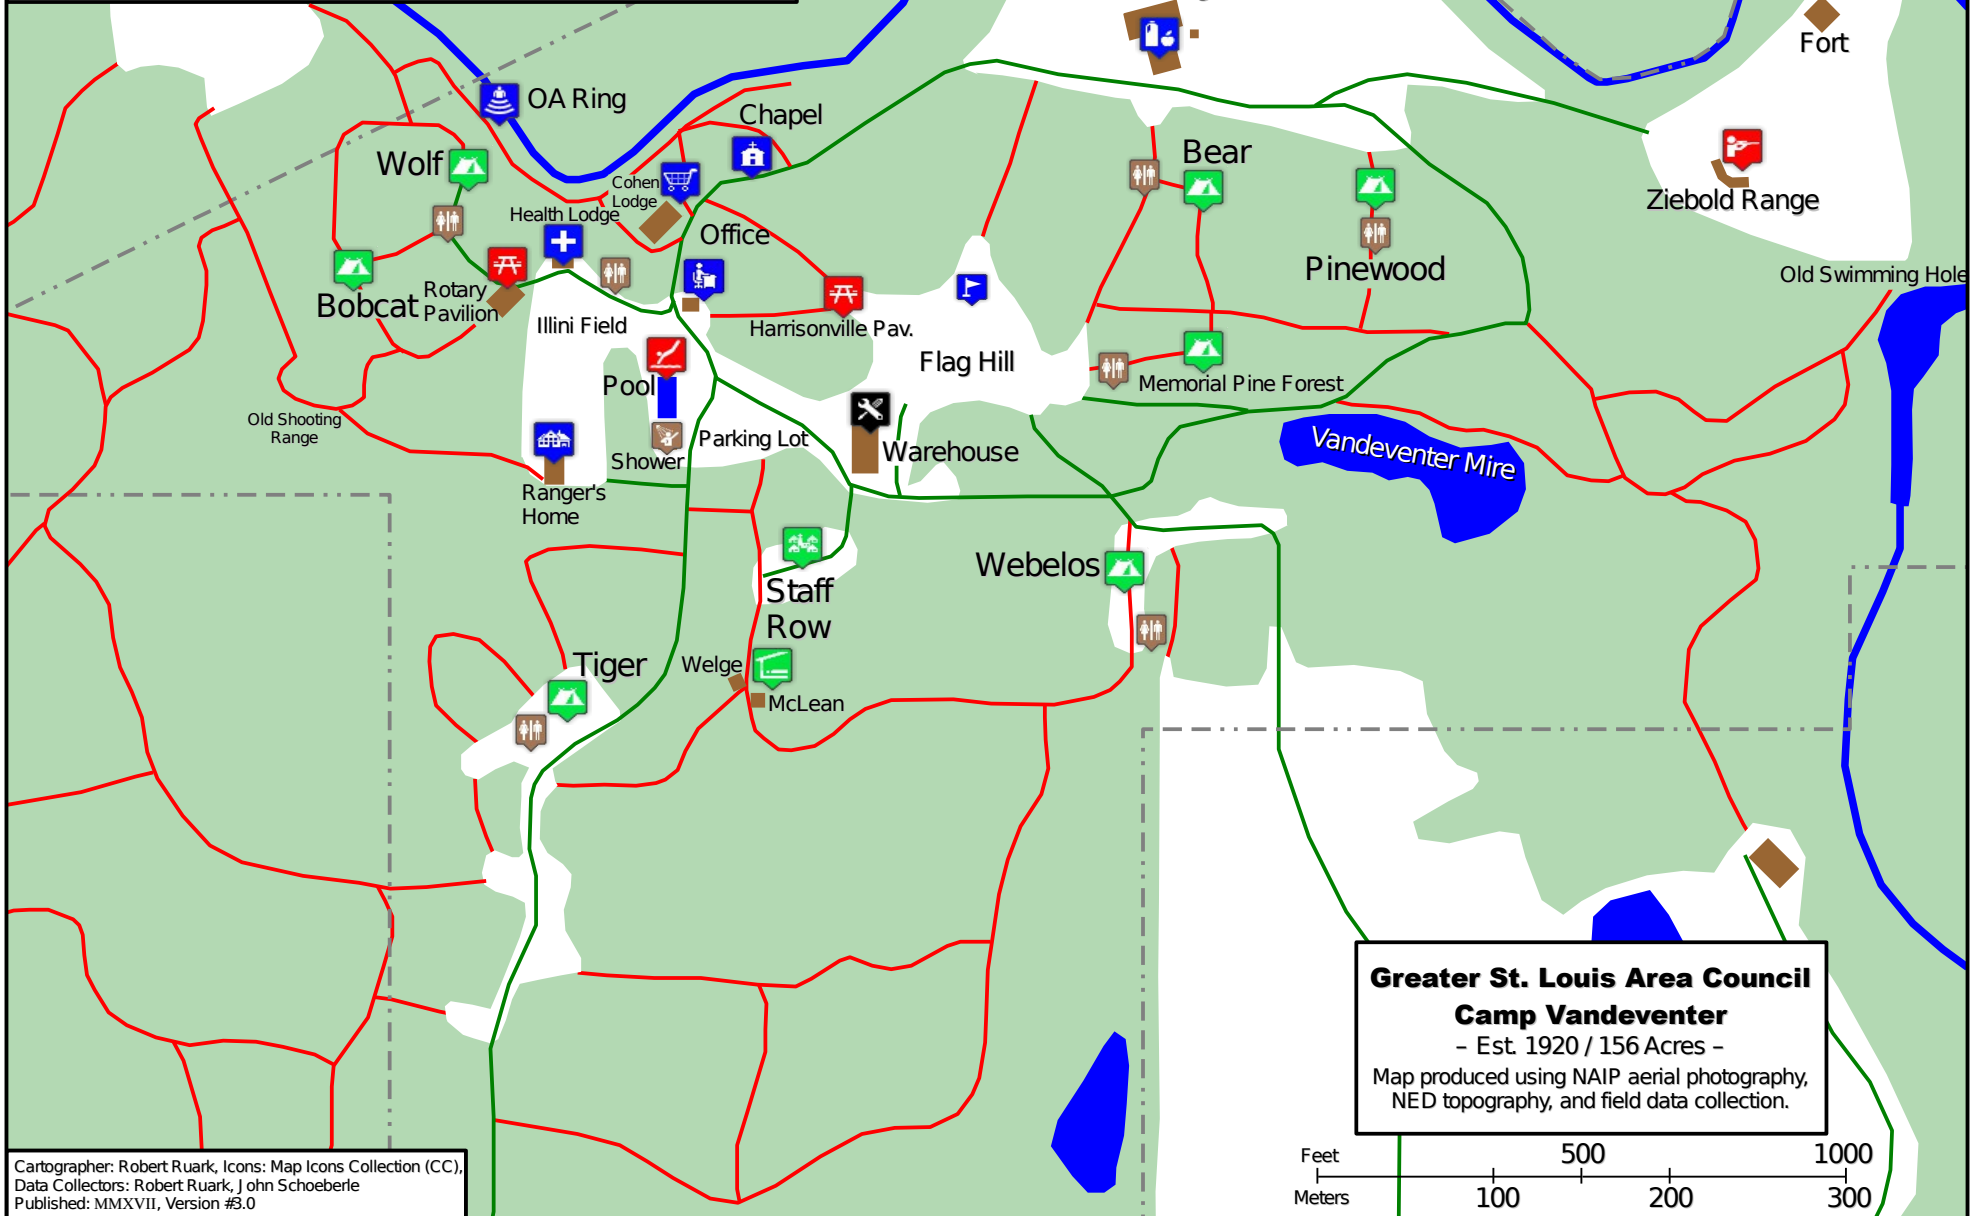

# Camp Vandeventer

3463 Trout Camp Road  
Waterloo, IL 62298

**Legend:**

- Road (Green line)
- Trail (Red line)
- Creek (Blue line)
- Property Line (Dashed grey line)

**Icons:**

- Program (Red shield with white symbol)
- Camping (Green tent icon)
- Latrine (Brown toilet icon)

**Compass:** N

**Greater St. Louis Area Council**  
**Camp Vandeventer**  
- Est. 1920 / 156 Acres -  
Map produced using NAIP aerial photography,  
NED topography, and field data collection.

Cartographer: Robert Ruark, Icons: Map Icons Collection (CC),  
Data Collectors: Robert Ruark, John Schoeberle  
Published: MMXVII, Version #3.0