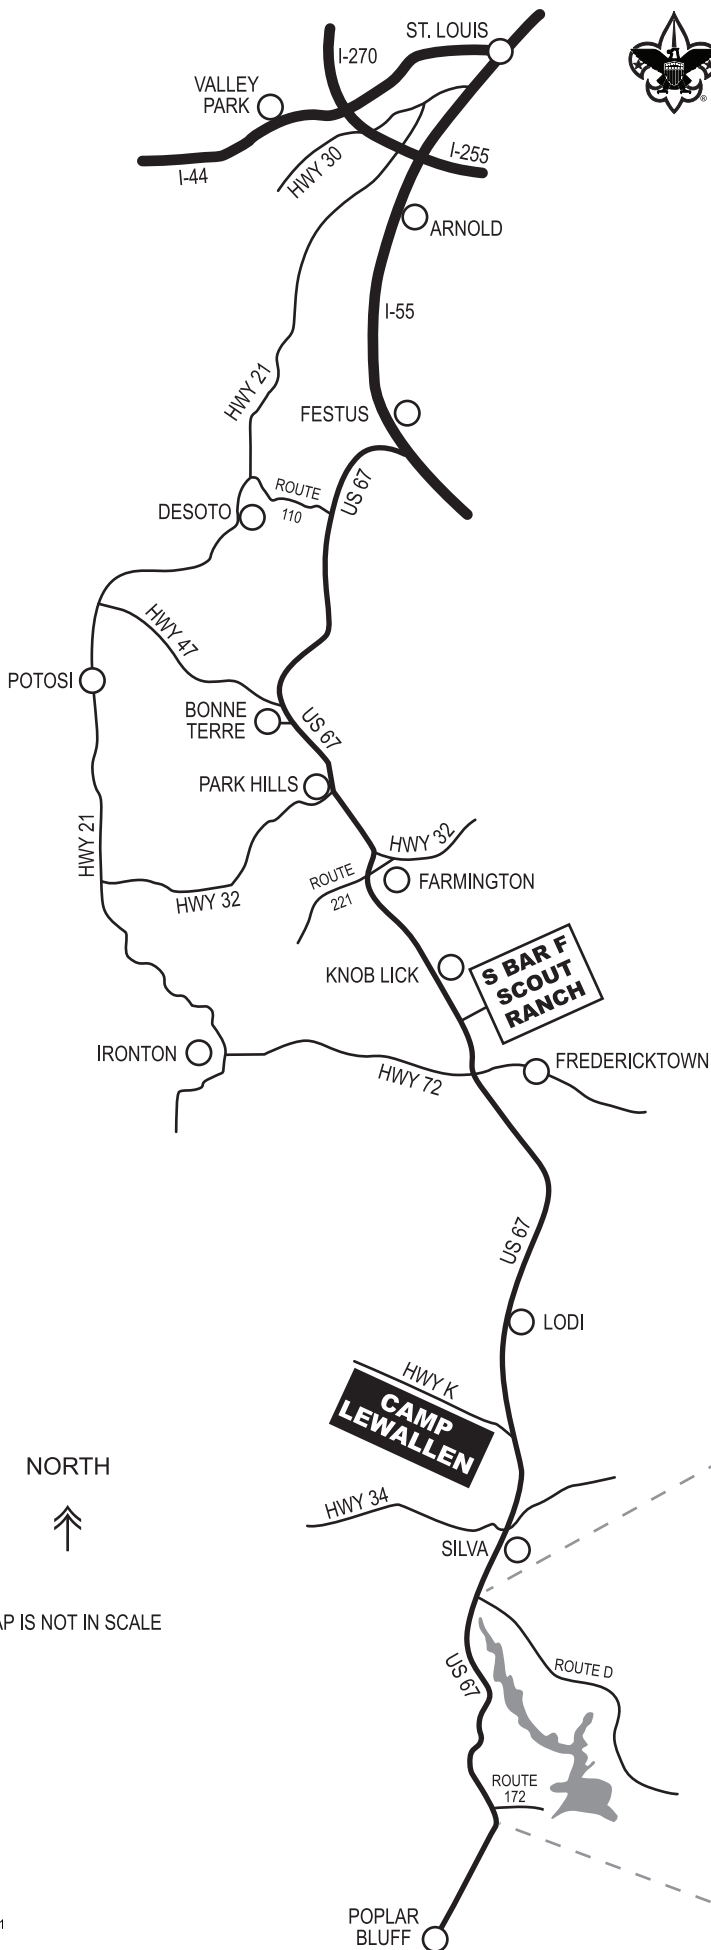

CAMP LEWALLEN

HOW TO GET THERE

Camp Lewallen — located in Silva, Mo., 63964 — is approximately 110 miles south of St. Louis on Hwy K off US Hwy 67.

NORTH

MAP IS NOT IN SCALE